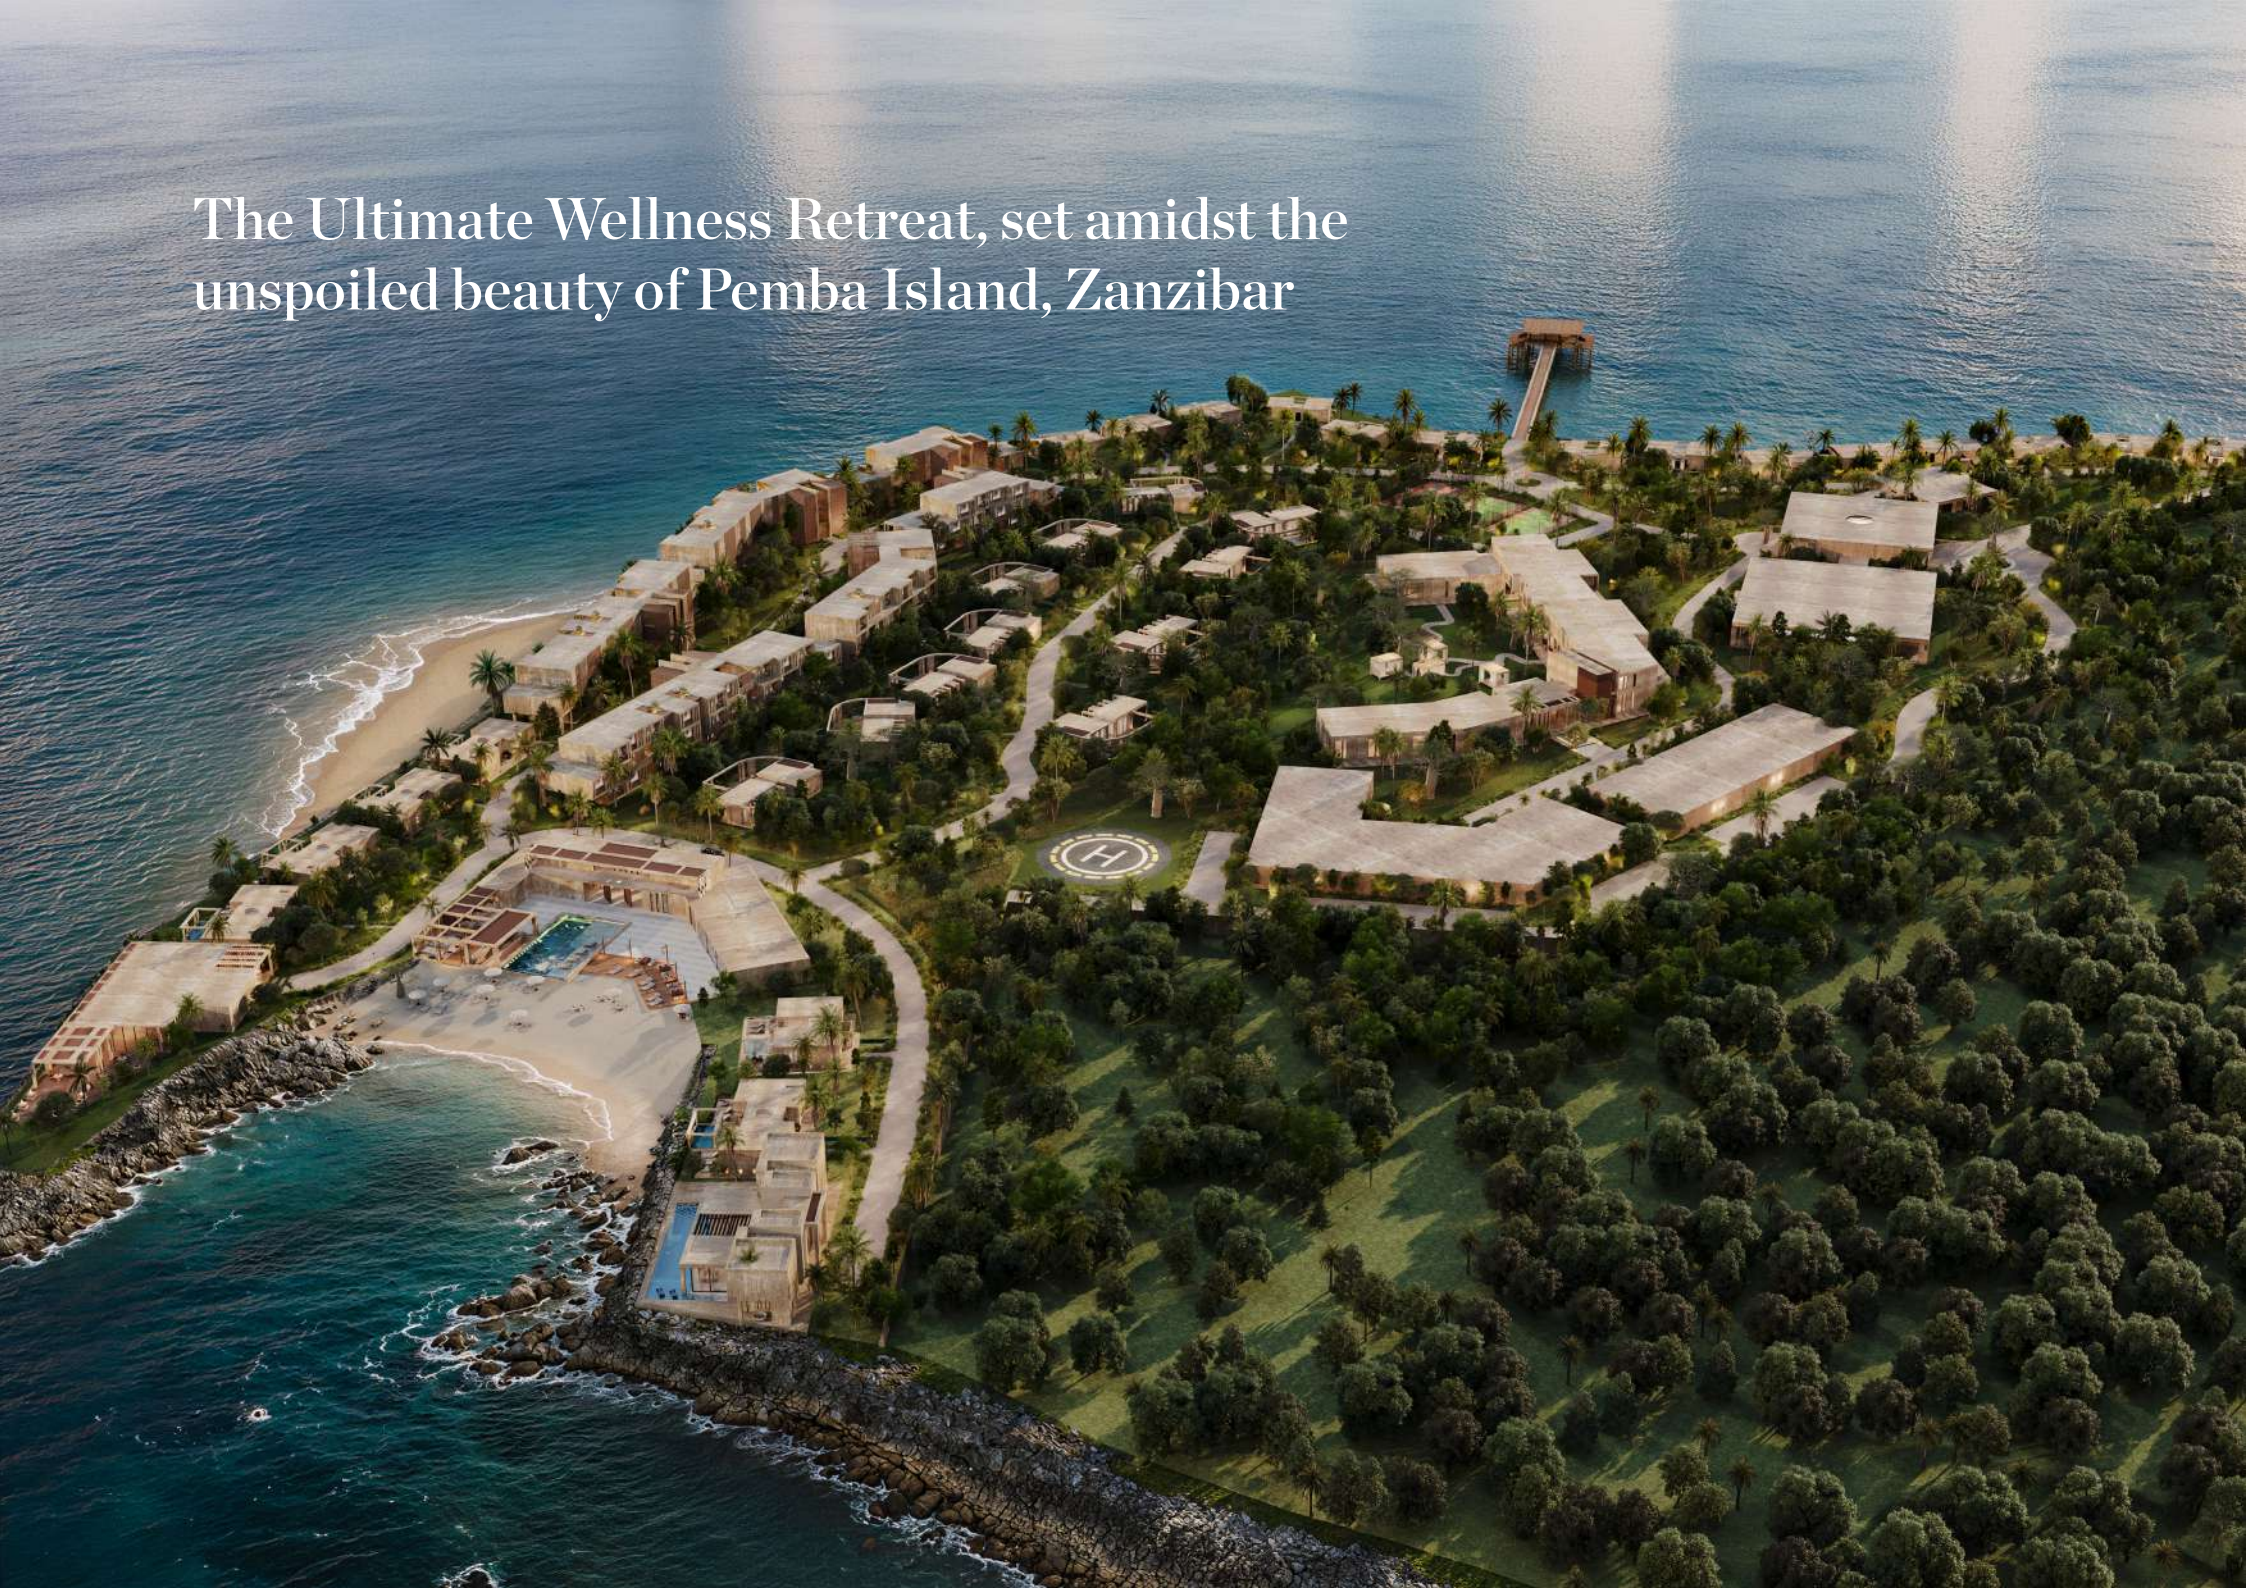

# NH COLLECTION

ZANZIBAR • PEMBA ISLAND RESORT

Two Bedroom Forest Villa

The Ultimate Wellness Retreat, set amidst the unspoiled beauty of Pemba Island, Zanzibar

TABLE OF

Surrounded by mangroves, coral lagoons, and turquoise waters, the resort offers a rare balance of privacy, serenity, and immersive nature. Every element—from architecture to landscaping—is thoughtfully designed to connect guests with the island's natural rhythm.